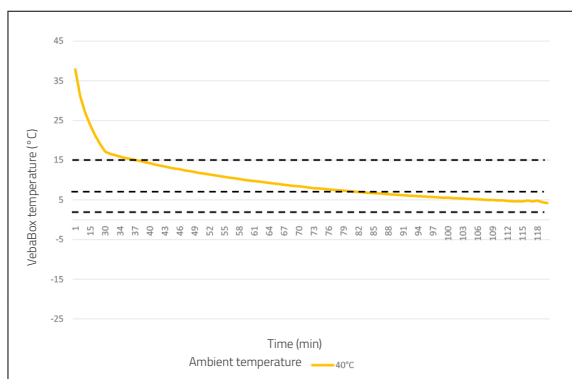

COOLING AND HEATING PERFORMANCES

Cooling performance at ambient temperature Model T Cool