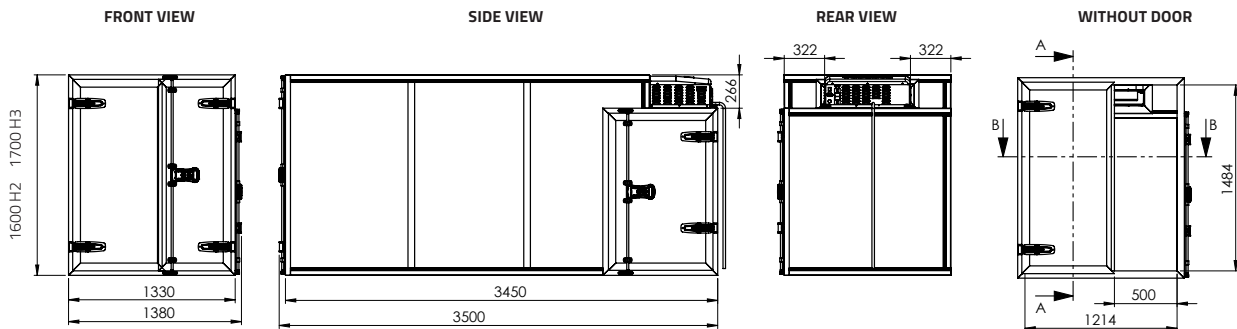

### SPECIFICATIONS

	Width	H1	H2	H3	Depth
Box volume (in L)			5846	6250	
External dimensions (wxhxd, in mm)	1380		1600	1700	3500
Inside dimensions (wxhxd, in mm)*	1224		1494	1594	3337
Nett. weight			274 kg	284 kg	
Temperature setting range	2°C to 25°C				
Ambient temperature	-20°C to +40°C				
Equipped with Thermal Unit	TUC6000				
Power source, max. power draw @ 12V	80 A @12V				
Power source, max. current @ 110~230V AC (50/60Hz)	7.8 A @ 230V				
Wall thickness	50 mm				

This VebaBox is fitted as standard with a Side door and ALU floor. A VebaBox includes: Thermal unit, installation set, 12V Power cable and 110 / 230V shore power connection.  
\* Dimensions until thermal unit.

### DIMENSIONS IN MM