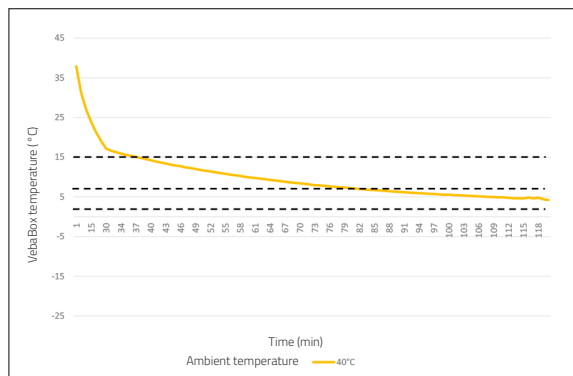

Scan the QR code to discover more & receive a quotation!

VebaBox
Cold Chain Innovators

STANDARD LINE MODEL K COOL

SPECIFICATIONS

Box volume	2750 liters
External dimensions (wxhxd)	1300 x 1170 x 2565 mm
Inside dimensions (wxhxd)	1144 x 1064 x 2409 mm*
Nett. weight	192 kg
Temperature setting range	2°C to 25°C
Ambient temperature	-20°C to +40°C
Equipped with Thermal Unit	TUC6000
Power source, max. power draw @ 12V	80 A @ 12V
Power source, max. current @ 110-230V AC (50/60Hz)	7.8 A @ 230V
Wall thickness	50 mm

This VebaBox is fitted as standard with a Side door. A VebaBox includes: Thermal unit, installation set, 12V Power cable and 110 / 230V shore power connection.

* Dimensions until thermal unit.

DIMENSIONS IN MM

COOLING AND HEATING PERFORMANCES

Cooling performance at ambient temperature Model K Cool

Heating performance at ambient temperature Model K Cool