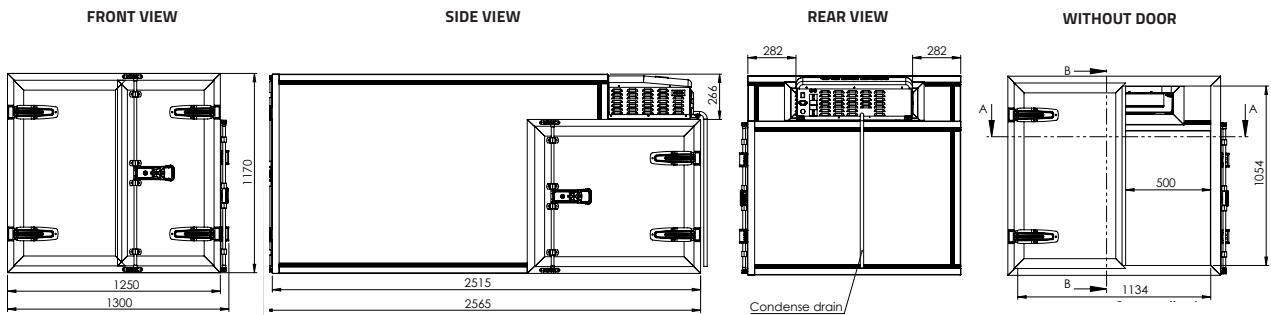

Scan the QR code to discover more & receive a quotation!

VebaBox
Cold Chain Innovators

STANDARD LINE MODEL K COOL

SPECIFICATIONS

Box volume	2750 liters
External dimensions (wxhxd)	1300 x 1170 x 2565 mm
Inside dimensions (wxhxd)	1144 x 1064 x 2409 mm*
Nett. weight	192 kg
Temperature setting range	2°C to 25°C
Ambient temperature	-20°C to +40°C
Equipped with Thermal Unit	TUC6000
Power source, max. power draw @ 12V	80 A @ 12V
Power source, max. current @ 110-230V AC (50/60Hz)	7.8 A @ 230V
Wall thickness	50 mm

This VebaBox is fitted as standard with a Side door. A VebaBox includes: Thermal unit, installation set, 12V Power cable and 110 / 230V shore power connection.

* Dimensions until thermal unit.

DIMENSIONS IN MM